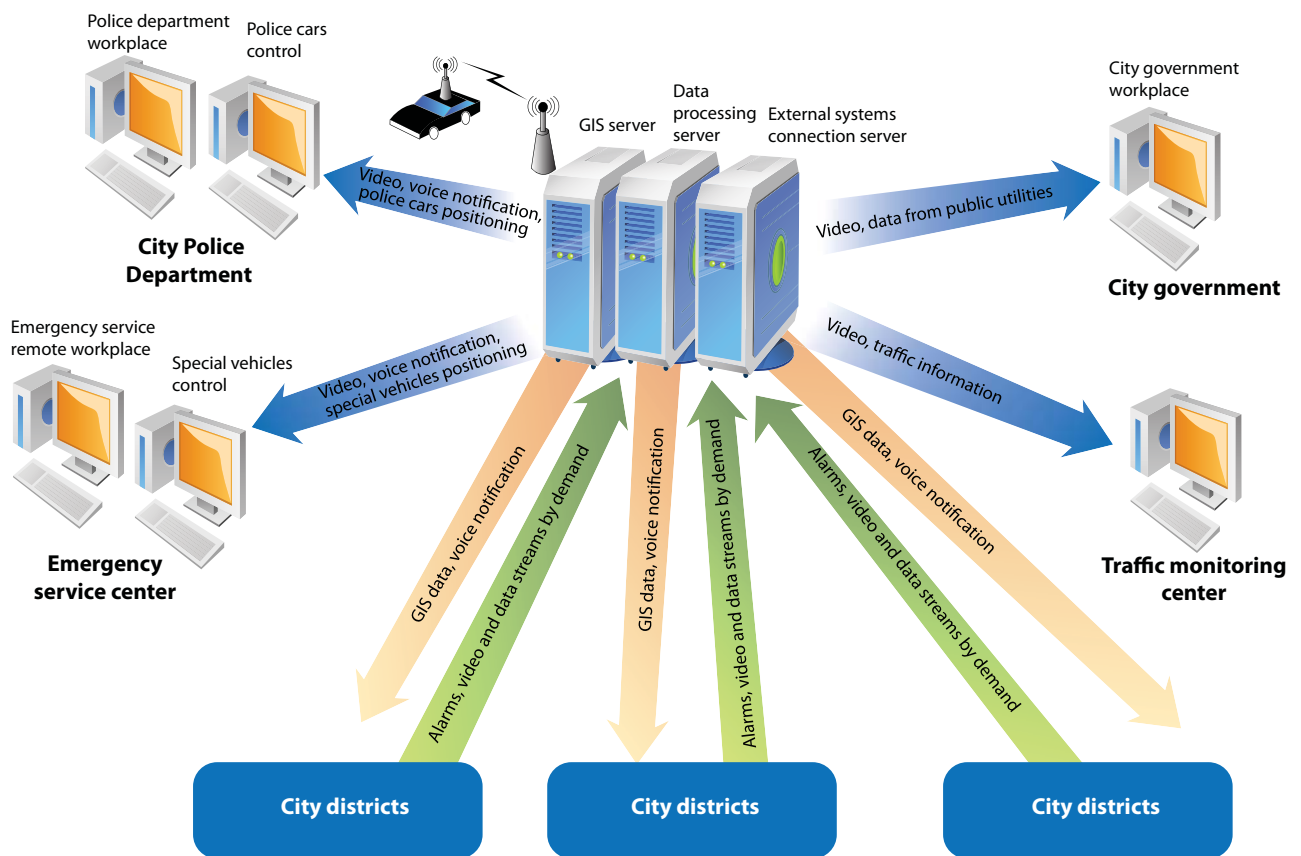

Axxon Enterprise is a remarkably advanced IP-based physical security management platform that combines intelligent video analytics, universal IP connectivity and event-driven automation capabilities in a single environment. More than 22,000 businesses, organizations, and governments worldwide are secured and informed by Axxon Enterprise systems every day.

Out of the box, Axxon Enterprise provides you with a distributed, scalable and reliable security system that easily integrates with any third-party software and hardware. What's more, we also have horizontal and vertical solutions to your specific municipal challenges – from monitoring high-crime areas to managing traffic flow.

Keep Your City Running Smoothly

How many districts do you need to cover? How many buildings do you need to protect? No matter how big your requirements, Axxon can meet them. You can count on Homeland Security Suite to be as comprehensive and multi-leveled as you need it to be, while remaining simple to implement and use. And even on installations with tens of thousands of cameras on one network, or in environments with challenging conditions (such as harsh weather or poor lighting), quality and performance are never at risk. Axxon technologies provide network stability, and P2P architecture ensures fast and reliable data delivery and processing.